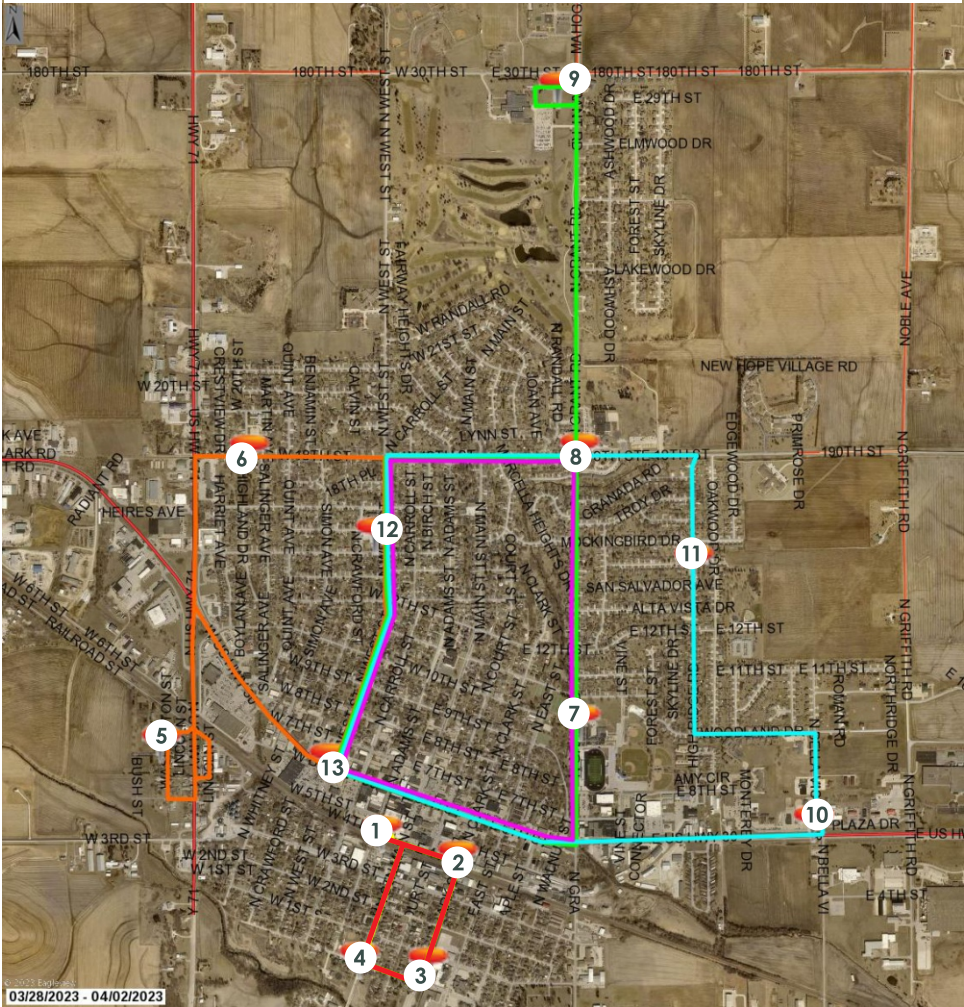

Shuttle Map

© 2023 Esri
03/28/2023 - 04/02/2023

Shuttle Stops

Shuttles will run from 3:00 PM - 11:00 PM.

Red Route ●

- 1. W 4th Street + N Adams Street**
Wilkie Clothing Parking Lot
- 2. E 4th Street + N Clark Street**
Carroll Brewing
- 3. Bluff Street E + S Clark Street**
Kuemper School Bus Lane
- 4. W Bluff Street + S Main Street**
Southside Park

Orange Route ●

- 5. W 6th Street + Washington Street**
Maple Park
- 6. W 18th Street + Highland Drive**
Northwest Park Tennis Court Parking Lot

Purple Route ●

- 7. E 11th Street + N Grant Road**
DMACC Campus Parking Lot
- 8. E 18th Street + N Grant Road**
Fairview Elementary Bus Zone

Green Route ●

- 9. 30th Street + N Grant Road**
Carroll High School Bus Lane

Blue Route ●

- 10. Plaza Drive + Bella Vista Drive Area**
- 11. Capistrano Avenue + High Ridge Road**
Northeast Park

All Routes

- 12. W 15th Street + N West Street**
Kuemper Middle School Bus Lane
- 13. N West Street + Highway 30
Main Event Drop-off Zone**
Michelle H Shirbroun CPA Office
& Iowa Dept of Health Parking Lot

SHUTTLES